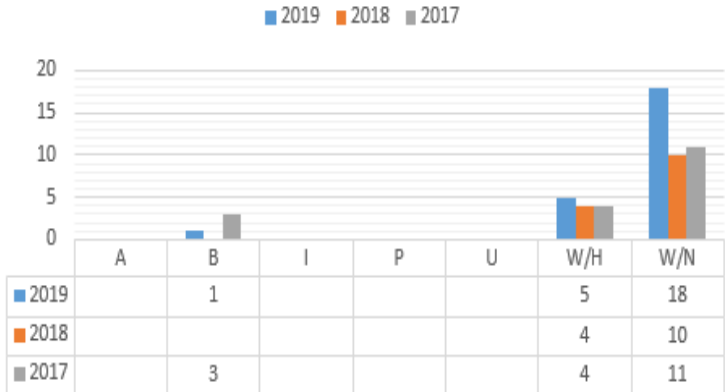

Demographic Breakdown of Use of Force Incidents Involving Males