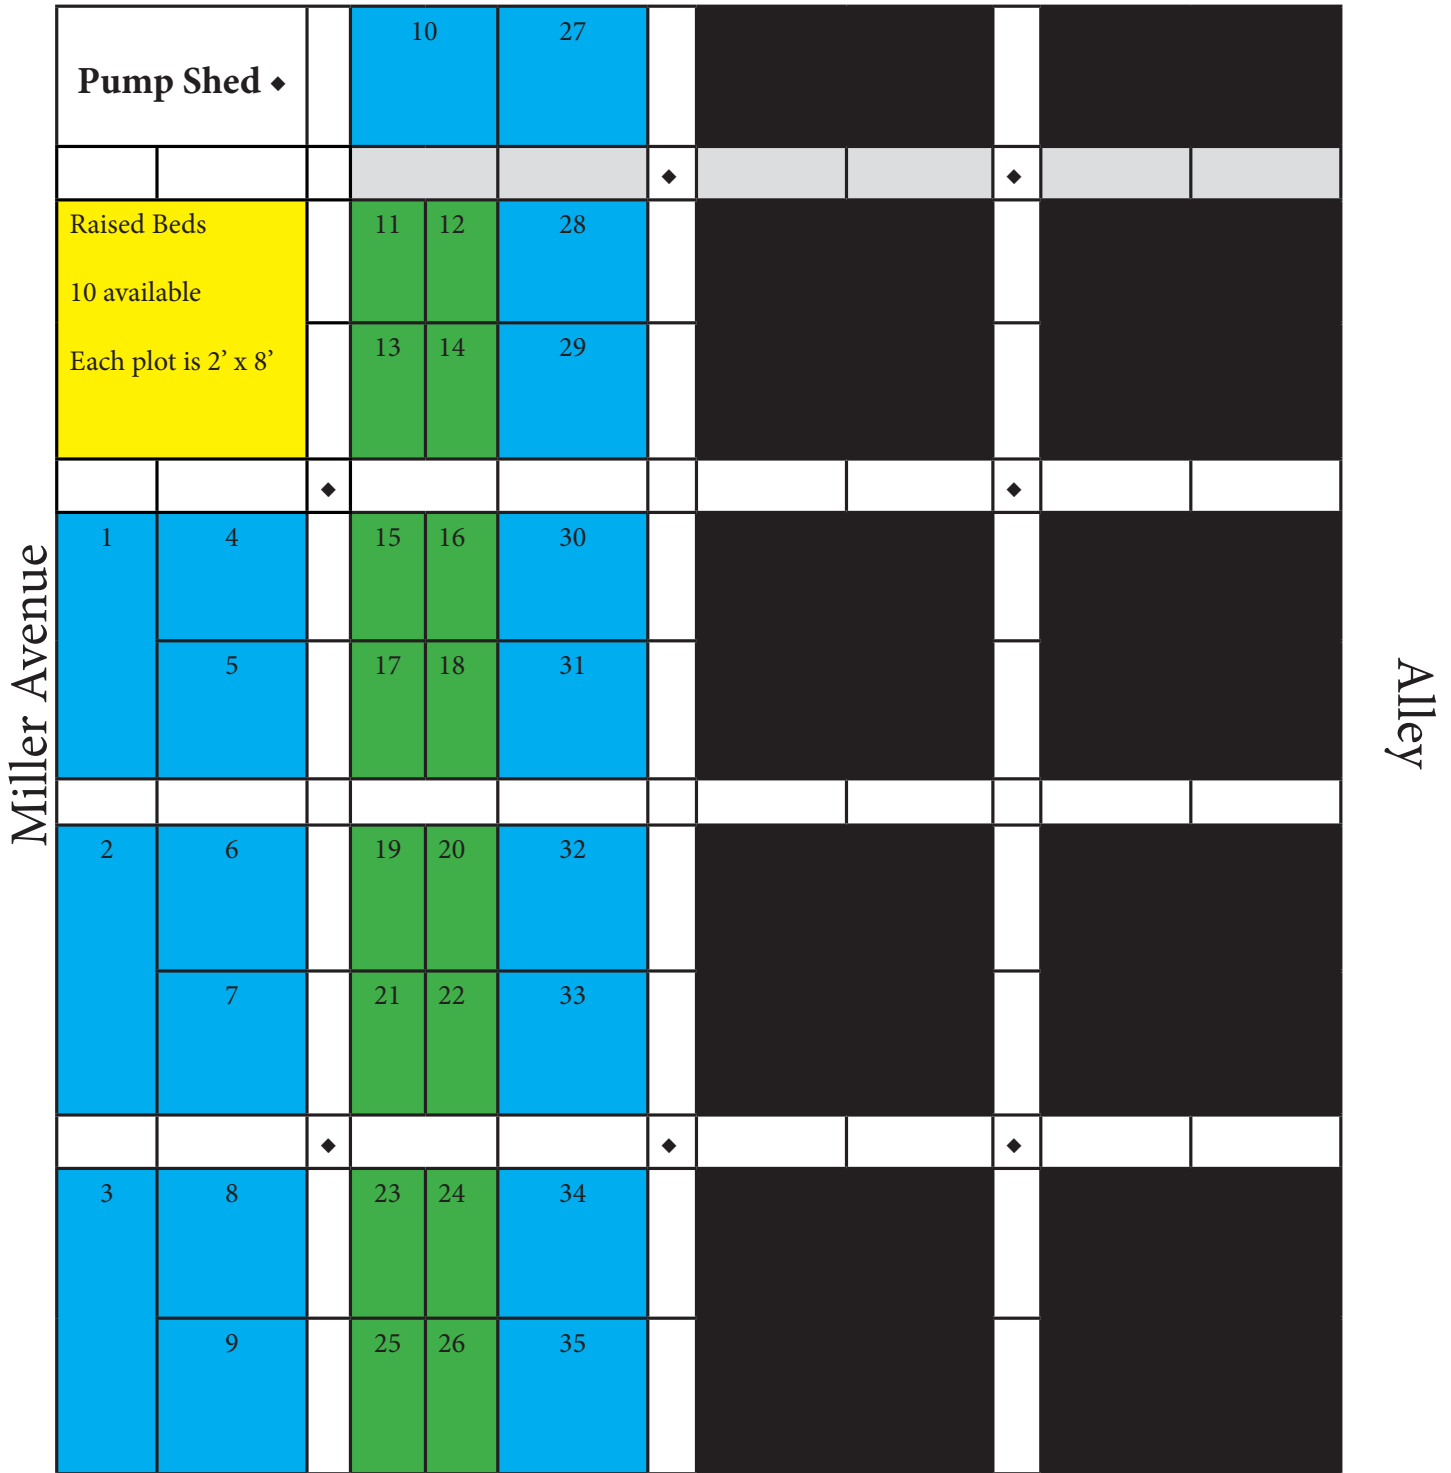

Emma Street

◆= Spigot

YELLOW= Raised Beds - 16 sq ft, 10 available (ADA compliant)

GREEN= 10x20 plots (great for new gardeners!)

BLUE= 10x40 or 20x20 (great for experienced gardeners or those sharing a plot!)

BLACK= Closed pending interest to mitigate weeds